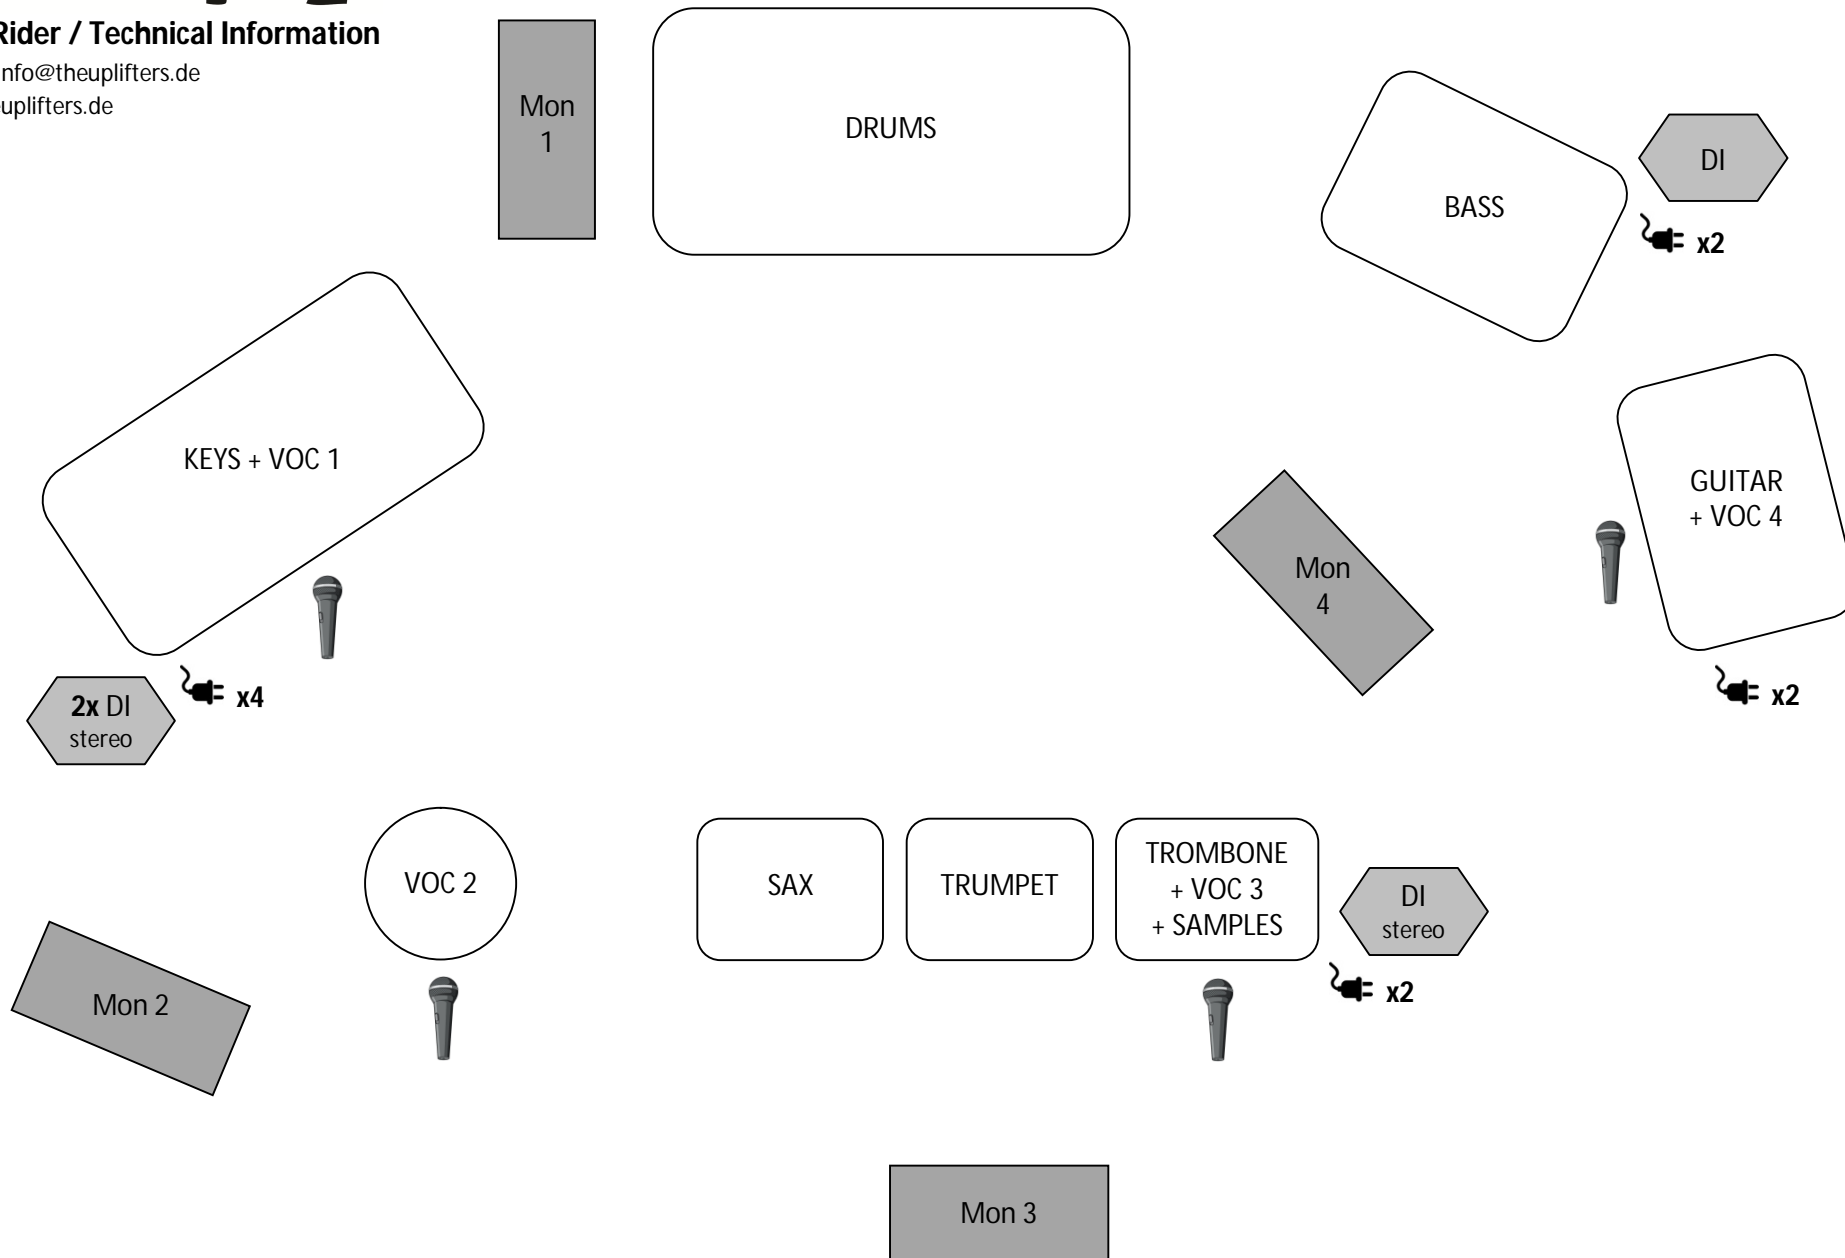

Stage Rider / Technical Information

contact: info@theuplifters.de

www.theuplifters.de

Stage Rider / Technical Information

contact: info@theuplifters.de

www.theuplifters.de

PATCHPLAN

Channel	Source / Name	Input	Microphone / DI	Stand	Connector	Comment
01	Drums / Urs	Kick	Drum Mic	1	XLR	
02		Snare	Drum Mic	1	XLR	
03		Hihat	Drum Mic	1	XLR	
04		Tom 1	Drum Mic		XLR	
05		Tom 2	Drum Mic		XLR	
06		Tom 3	Drum Mic		XLR	
07		Overhead left	Drum Mic	1	XLR	
08		Overhead right	Drum Mic	1	XLR	
09	Guitar / Max	VOX Combo Amp	Amp Mic	1	XLR	
10	Bass / Sinan	Markbass Pre Amp	DI		XLR	
11	Keys / Marie	Keys 1 - left	Stereo DI		XLR	
12		- right			XLR	
13		Keys 2 - left	Stereo DI		XLR	
14		- right			XLR	
15	Samples / Flo	AKAI MPX 16 - left	Stereo DI	1	XLR	
16		- right			XLR	
17	Voc 1 / Marie	Vocal 1	Voc Mic (SM58 or other)	1	XLR	
18	Voc 2 / Leah	Vocal 2	Voc Mic (SM58 or other)	1	XLR	
19	Voc 3 / Flo	Vocal 3	Voc Mic (SM58 or other)	1	XLR	
20	Voc 4 / Max	Vocal 4	Voc Mic (SM58 or other)	1	XLR	
21	Sax / Phil	Sax	Inst Mic (Clip-on or SM57)	1	XLR	
22	Trumpet / Chris	Trumpet	Inst Mic (Clip-on or SM57)	1	XLR	
23	Trombone / Flo	Trombone (Effects Pedal)	Inst Mic (Clip-on or SM57)	1	XLR x2